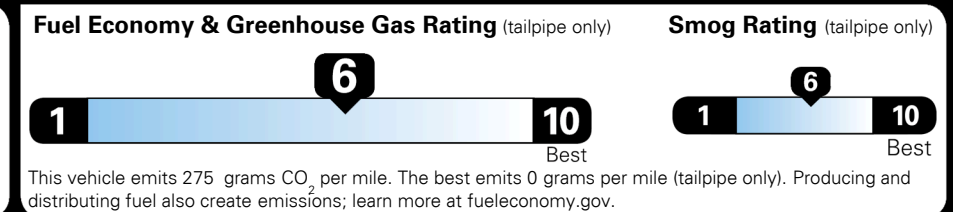

\$495.00
 \$2,500.00
 Included
 \$285.00
 \$65.00

MSRP INCLUDING OPTIONS

\$ 56,435.00

INLAND FREIGHT AND HANDLING

\$ 1,495.00

TOTAL MANUFACTURER'S SUGGESTED RETAIL PRICE ▶

\$ 57,930.00

TOTAL ADDITIONAL WEIGHT: 10.6

EPA DOT Fuel Economy and Environment

Gasoline Vehicle

You save \$750
 in fuel costs over 5 years compared to the average new vehicle.

Annual fuel cost \$1,550

Actual results will vary for many reasons, including driving conditions and how you drive and maintain your vehicle. The average new vehicle gets 29 MPG and costs \$8,500 to fuel over 5 years. Cost estimates are based on 15,000 miles per year at \$ 3.30 per gallon. MPGe is miles per gasoline gallon equivalent. Vehicle emissions are a significant cause of climate change and smog.