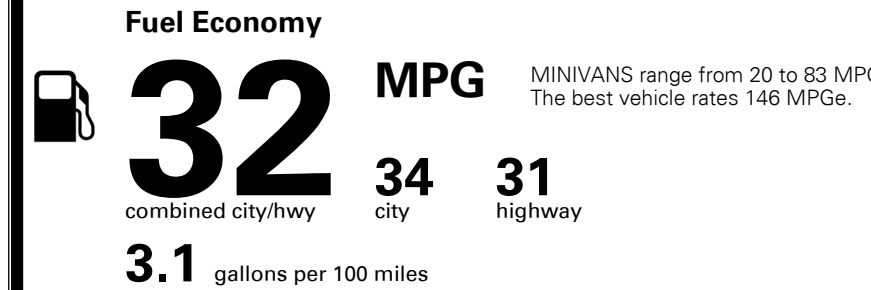

\$495.00
 \$2,500.00
 Included
 \$285.00
 \$65.00

MSRP INCLUDING OPTIONS

\$ 56,435.00

INLAND FREIGHT AND HANDLING

\$ 1,495.00

TOTAL MANUFACTURER'S SUGGESTED RETAIL PRICE ▶

\$ 57,930.00

TOTAL ADDITIONAL WEIGHT: 10.6

EPA DOT Fuel Economy and Environment

Gasoline Vehicle

You save \$750
 in fuel costs over 5 years compared to the average new vehicle.

Annual fuel cost \$1,550

Actual results will vary for many reasons, including driving conditions and how you drive and maintain your vehicle. The average new vehicle gets 29 MPG and costs \$8,500 to fuel over 5 years. Cost estimates are based on 15,000 miles per year at \$ 3.30 per gallon. MPGe is miles per gasoline gallon equivalent. Vehicle emissions are a significant cause of climate change and smog.