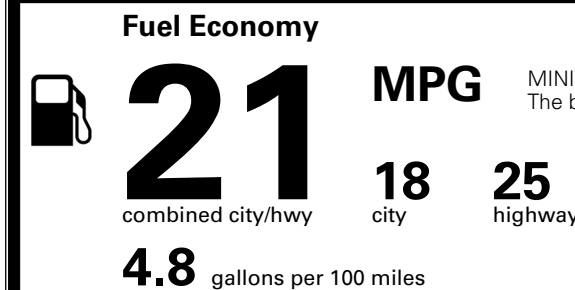

MSRP INCLUDING OPTIONS \$ 42,435.00

INLAND FREIGHT AND HANDLING \$ 1,545.00

TOTAL MANUFACTURER'S SUGGESTED RETAIL PRICE ▶ \$ 43,980.00

TOTAL ADDITIONAL WEIGHT: 11.9

EPA DOT Fuel Economy and Environment

Gasoline Vehicle