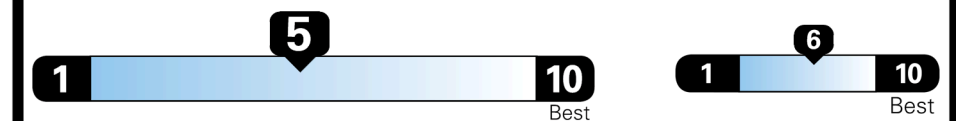

Fuel Economy & Greenhouse Gas Rating (tailpipe only) Smog Rating (tailpipe only)

This vehicle emits 319 grams CO₂ per mile. The best emits 0 grams per mile (tailpipe only). Producing and distributing fuel also create emissions; learn more at fueleconomy.gov.

Actual results will vary for many reasons, including driving conditions and how you drive and maintain your vehicle. The average new vehicle gets 29 MPG and costs $8,000 to fuel over 5 years. Cost estimates are based on 15,000 miles per year at $ 3.10 per gallon. MPGe is miles per gasoline gallon equivalent. Vehicle emissions are a significant cause of climate change and smog.

fueleconomy.gov

Calculate personalized estimates and compare vehicles

GOVERNMENT 5-STAR SAFETY RATINGS

Overall Vehicle Score Not Rated

Based on the combined rating of frontal, side and rollover. Should ONLY be compared to other vehicles of similar size and weight.

Frontal Driver Not Rated

Crash Passenger Not Rated

Based on the risk of injury in a frontal impact. Should ONLY be compared to other vehicles of similar size and weight.

Side Front seat Not Rated

Crash Rear seat Not Rated

Star ratings based on the risk of injury in a side impact.

Rollover Not Rated

Star ratings based on the risk of rollover in a single-vehicle crash.

Star ratings range from 1 to 5 stars (★★★★★) with 5 being the highest.

Source: National Highway Traffic Safety Administration (NHTSA).

www.safercar.gov or 1-888-327-4236

Manufacturer's suggested retail price includes Manufacturer's recommended pre-delivery service. License and title fees, state and local taxes and other dealer installed options and accessories are not included in the manufacturer's suggested retail price.

PARTS CONTENT INFORMATION

FOR VEHICLES IN THIS CAR LINE U.S./CANADIAN PARTS CONTENT: 0 %

MAJOR SOURCES OF FOREIGN PARTS: KOREA: 90%

NOTE: PARTS CONTENT DOES NOT INCLUDE FINAL ASSEMBLY, DISTRIBUTION, OR OTHER NON-PARTS COSTS.

FOR THIS VEHICLE FINAL ASSEMBLY POINT: GWANGJU, KOREA

COUNTRY OF ORIGIN

ENGINE (MOTOR): KOREA

TRANSMISSION: KOREA