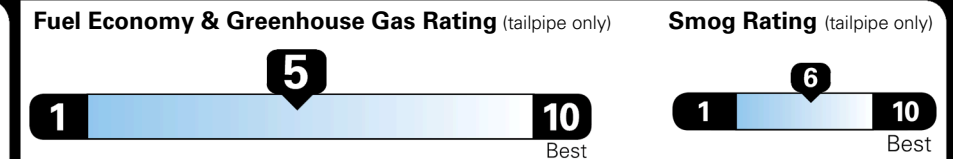

TOTAL ADDITIONAL WEIGHT: 7.2

EPA DOT Fuel Economy and Environment

Gasoline Vehicle

Fuel Economy

28 MPG
 combined city/hwy

26 MPG
 city

30 MPG
 highway

3.6 gallons per 100 miles

SMALL SUVs range from 14 to 138 MPG. The best vehicle rates 146 MPGe.

You spend \$250 more in fuel costs over 5 years compared to the average new vehicle.

Annual fuel cost \$1,650

This vehicle emits 319 grams CO₂ per mile. The best emits 0 grams per mile (tailpipe only). Producing and distributing fuel also create emissions; learn more at fueleconomy.gov.