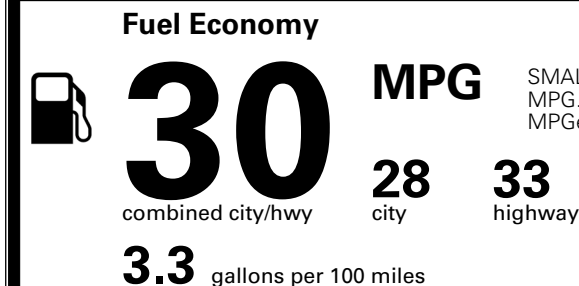

TOTAL ADDITIONAL WEIGHT: 7.2

*Additional terms and conditions apply.

**Kia Connect may be currently unavailable for some Model Year 2022 and newer vehicles sold or purchased in Massachusetts; please see owners.kia.com for more information.

EPA DOT Fuel Economy and Environment

Gasoline Vehicle

SMALL SUVs range from 14 to 138 MPG. The best vehicle rates 146 MPGe.

You save \$250
 in fuel costs over 5 years compared to the average new vehicle.