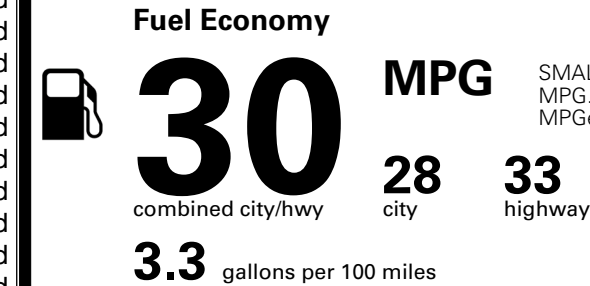

TOTAL ADDITIONAL WEIGHT: 13.1

EPA DOT Fuel Economy and Environment

Gasoline Vehicle

SMALL SUVs range from 14 to 138 MPG. The best vehicle rates 146 MPGe.

You save \$250
 in fuel costs over 5 years compared to the average new vehicle.

Annual fuel cost
\$1,550

Fuel Economy & Greenhouse Gas Rating (tailpipe only) Smog Rating (tailpipe only)

This vehicle emits 298 grams CO₂ per mile. The best emits 0 grams per mile (tailpipe only). Producing and distributing fuel also create emissions; learn more at fueleconomy.gov.