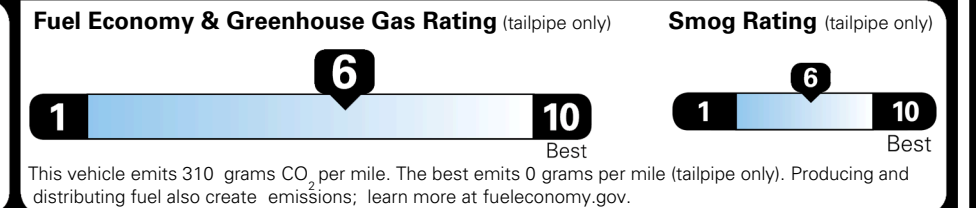

\$495.00
 \$295.00
 \$2,200.00
 \$200.00
 \$60.00

EPA DOT Fuel Economy and Environment

Gasoline Vehicle

You save \$0
 in fuel costs over 5 years compared to the average new vehicle.

Annual fuel cost **\$1,700**