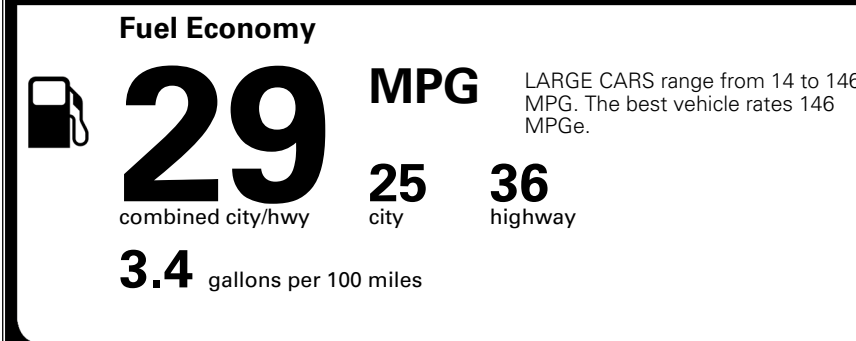

\$495.00
 \$295.00
 \$2,200.00

\$200.00

\$ 31,680.00

\$ 1,245.00

\$ 32,925.00

EPA DOT Fuel Economy and Environment

Gasoline Vehicle

You save \$0
 in fuel costs over 5 years compared to the average new vehicle.