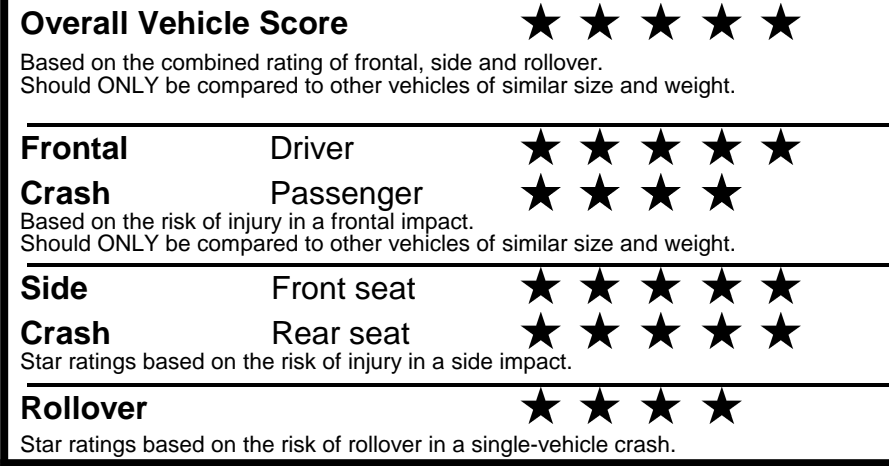

fueleconomy.gov

Calculate personalized estimates and compare vehicles

GOVERNMENT 5-STAR SAFETY RATINGS

Star ratings range from 1 to 5 stars (★★★★★) with 5 being the highest.
 Source: National Highway Traffic Safety Administration (NHTSA).
www.safercar.gov or 1-888-327-4236