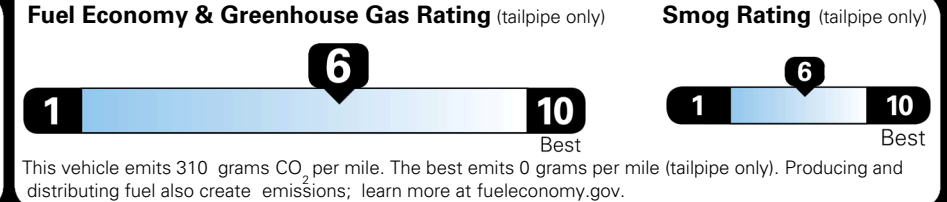

Actual results will vary for many reasons, including driving conditions and how you drive and maintain your vehicle. The average new vehicle gets 29 MPG and costs $8,500 to fuel over 5 years. Cost estimates are based on 15,000 miles per year at $ 3.30 per gallon. MPGe is miles per gasoline gallon equivalent. Vehicle emissions are a significant cause of climate change and smog.

fueleconomy.gov

Calculate personalized estimates and compare vehicles