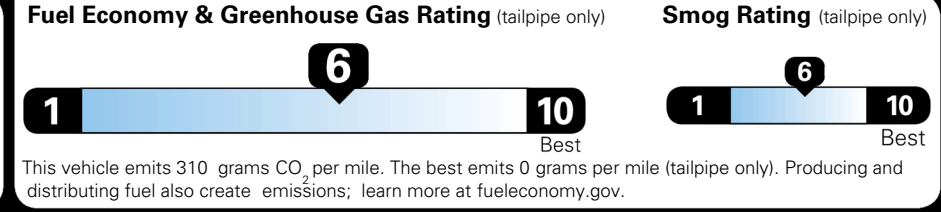

\$495.00
 \$295.00
 \$2,200.00
 \$200.00
 \$60.00

EPA DOT Fuel Economy and Environment

Gasoline Vehicle

You save \$0
 in fuel costs over 5 years compared to the average new vehicle.

Annual fuel cost \$1,700