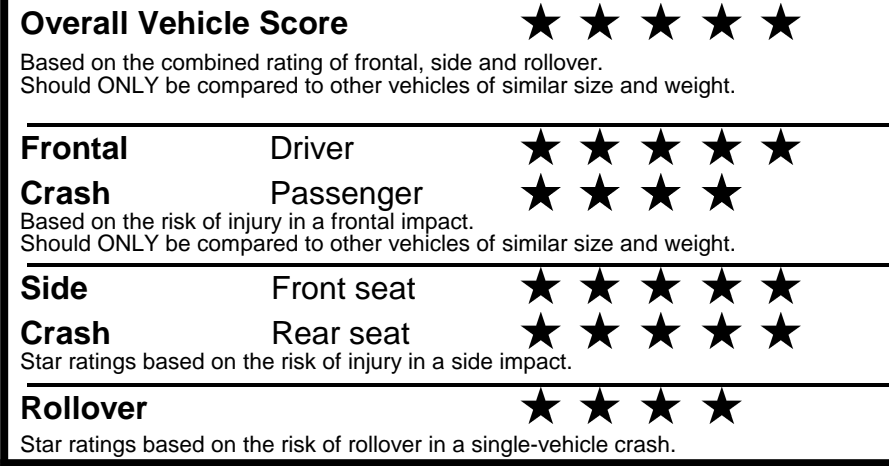

GOVERNMENT 5-STAR SAFETY RATINGS

PARTS CONTENT INFORMATION

FOR VEHICLES IN THIS CAR LINE U.S./CANADIAN PARTS CONTENT: 0 %

MAJOR SOURCES OF FOREIGN PARTS: KOREA: 90%

NOTE: PARTS CONTENT DOES NOT INCLUDE FINAL ASSEMBLY, DISTRIBUTION, OR OTHER NON-PARTS COSTS.

Star ratings range from 1 to 5 stars (★★★★★) with 5 being the highest. Source: National Highway Traffic Safety Administration (NHTSA). www.safercar.gov or 1-888-327-4236

FOR THIS VEHICLE FINAL ASSEMBLY POINT: HWASUNG, KOREA

COUNTRY OF ORIGIN ENGINE (MOTOR): KOREA
TRANSMISSION: KOREA

*Additional terms and conditions apply.
**Kia Connect may be currently unavailable for some Model Year 2022 and newer vehicles sold or purchased in Massachusetts; please see owners.kia.com for more information.
NOTE: When you purchase this vehicle, Kia America, Inc. collects personal information you provide to the dealership. For information on our collection and use of personal information and your rights, please see our Privacy Policy on www.kia.com.

Manufacturer's suggested retail price includes Manufacturer's recommended pre-delivery service. License and title fees, state and local taxes and other dealer installed options and accessories are not included in the manufacturer's suggested retail price.