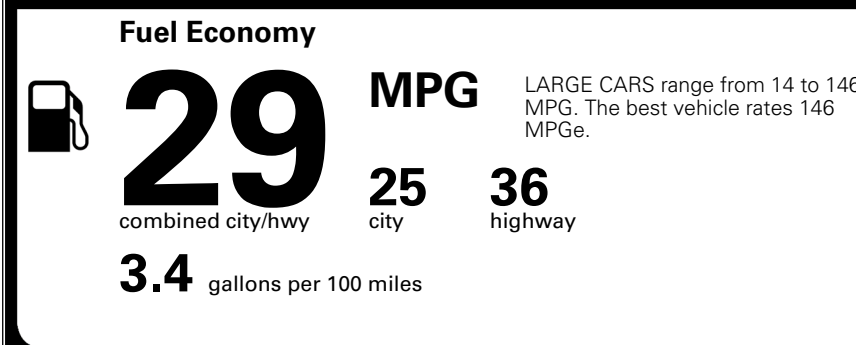

EPA DOT Fuel Economy and Environment

Gasoline Vehicle

You save $0
in fuel costs over 5 years compared to the average new vehicle.

Annual fuel cost $1,700