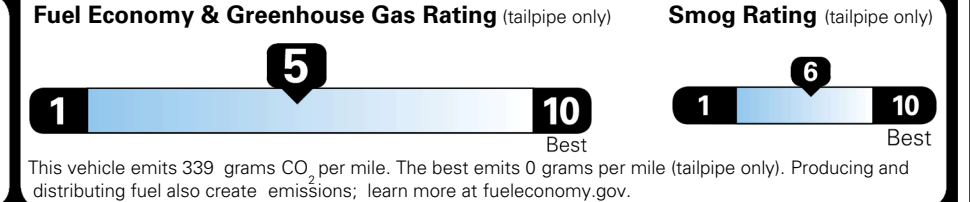

You spend $1,000 more in fuel costs over 5 years
compared to the average new vehicle.

Annual fuel cost $1,900