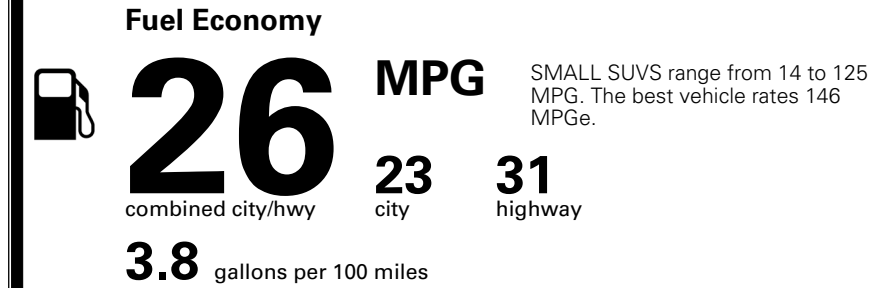

MSRP INCLUDING OPTIONS \$ 36,955.00

INLAND FREIGHT AND HANDLING \$ 1,495.00

TOTAL MANUFACTURER'S SUGGESTED RETAIL PRICE ▶

\$ 38,450.00

EPA DOT Fuel Economy and Environment

Gasoline Vehicle

You spend \$1,000 more in fuel costs over 5 years
 compared to the average new vehicle.