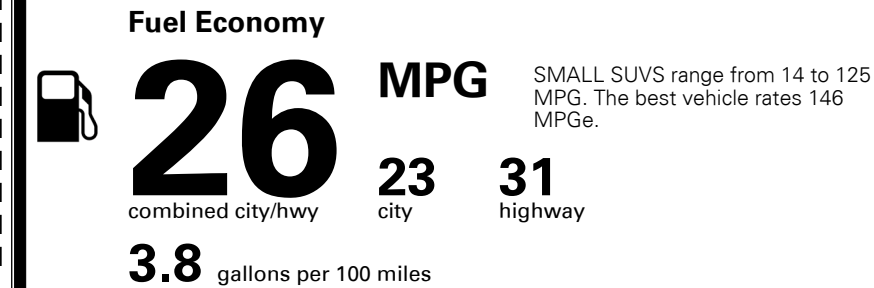

TOTAL ADDITIONAL WEIGHT: 12.7

EPA DOT Fuel Economy and Environment

Gasoline Vehicle

You spend \$1,000 more in fuel costs over 5 years compared to the average new vehicle.

Annual fuel cost \$1,900

Actual results will vary for many reasons, including driving conditions and how you drive and maintain your vehicle. The average new vehicle gets 29 MPG and costs \$8,500 to fuel over 5 years. Cost estimates are based on 15,000 miles per year at \$ 3.30 per gallon. MPGe is miles per gasoline gallon equivalent. Vehicle emissions are a significant cause of climate change and smog.