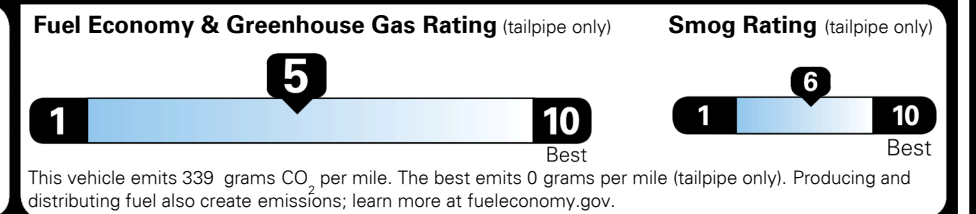

TOTAL ADDITIONAL WEIGHT: 12.7

EPA DOT Fuel Economy and Environment

Gasoline Vehicle

You spend \$1,000 more in fuel costs over 5 years compared to the average new vehicle.

Annual fuel cost \$1,900

Actual results will vary for many reasons, including driving conditions and how you drive and maintain your vehicle. The average new vehicle gets 29 MPG and costs \$8,500 to fuel over 5 years. Cost estimates are based on 15,000 miles per year at \$ 3.30 per gallon. MPGe is miles per gasoline gallon equivalent. Vehicle emissions are a significant cause of climate change and smog.