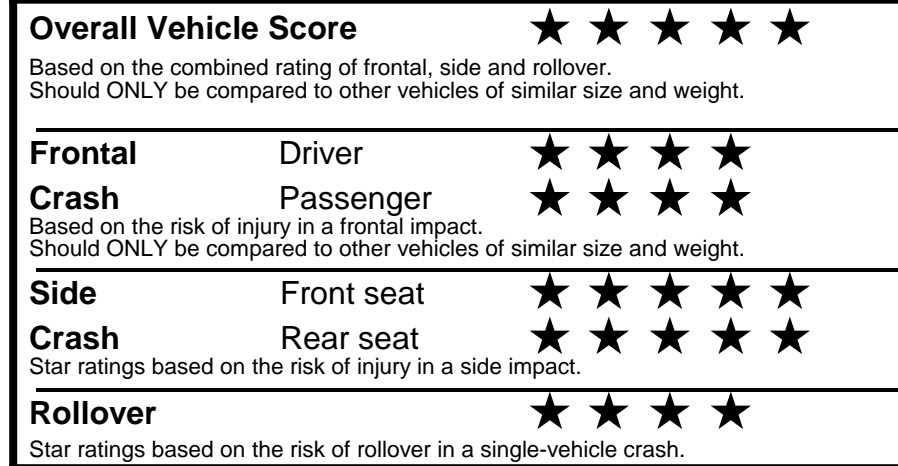

fueleconomy.gov

Calculate personalized estimates and compare vehicles

GOVERNMENT 5-STAR SAFETY RATINGS

Star ratings range from 1 to 5 stars (★★★★★) with 5 being the highest. Source: National Highway Traffic Safety Administration (NHTSA). www.safercar.gov or 1-888-327-4236