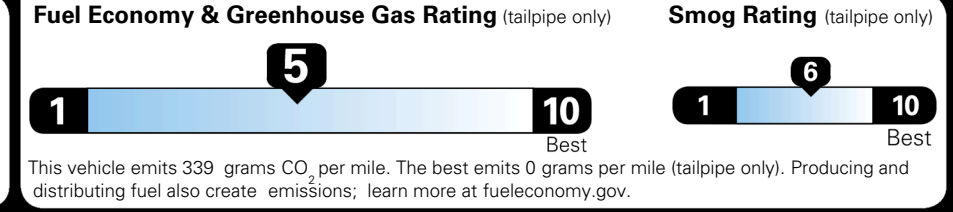

Actual results will vary for many reasons, including driving conditions and how you drive and maintain your vehicle. The average new vehicle gets 29 MPG and costs $8,500 to fuel over 5 years. Cost estimates are based on 15,000 miles per year at $ 3.30 per gallon. MPGe is miles per gasoline gallon equivalent. Vehicle emissions are a significant cause of climate change and smog.

fueleconomy.gov

Calculate personalized estimates and compare vehicles

GOVERNMENT 5-STAR SAFETY RATINGS

Overall Vehicle Score ★ ★ ★ ★ ★

Based on the combined rating of frontal, side and rollover. Should ONLY be compared to other vehicles of similar size and weight.

Frontal	Driver	★ ★ ★ ★ ★
Crash	Passenger	★ ★ ★ ★ ★
Based on the risk of injury in a frontal impact. Should ONLY be compared to other vehicles of similar size and weight.		
Side	Front seat	★ ★ ★ ★ ★
Crash	Rear seat	★ ★ ★ ★ ★
Star ratings based on the risk of injury in a side impact.		
Rollover		★ ★ ★ ★ ★
Star ratings based on the risk of rollover in a single-vehicle crash.		

Star ratings range from 1 to 5 stars (★★★★★) with 5 being the highest. Source: National Highway Traffic Safety Administration (NHTSA). www.safercar.gov or 1-888-327-4236

Manufacturer's suggested retail price includes Manufacturer's recommended pre-delivery service. License and title fees, state and local taxes and other dealer installed options and accessories are not included in the manufacturer's suggested retail price.

PARTS CONTENT INFORMATION

FOR VEHICLES IN THIS CAR LINE U.S./CANADIAN PARTS CONTENT: 55 %

MAJOR SOURCES OF FOREIGN PARTS: KOREA: 30%

NOTE: PARTS CONTENT DOES NOT INCLUDE FINAL ASSEMBLY, DISTRIBUTION, OR OTHER NON-PARTS COSTS.

FOR THIS VEHICLE FINAL ASSEMBLY POINT: WEST POINT, GA, USA

COUNTRY OF ORIGIN ENGINE (MOTOR): USA

TRANSMISSION: USA