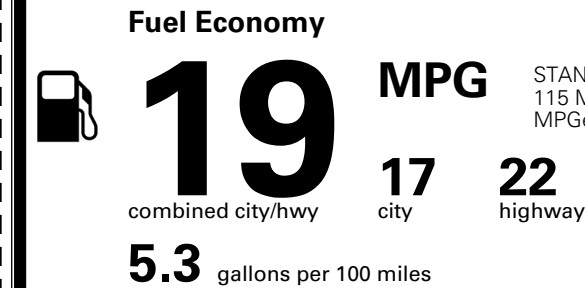

\$495.00
 \$295.00
 \$250.00

MSRP INCLUDING OPTIONS

\$ 57,830.00

INLAND FREIGHT AND HANDLING

\$ 1,545.00

TOTAL MANUFACTURER'S SUGGESTED RETAIL PRICE ▶

\$ 59,375.00

TOTAL ADDITIONAL WEIGHT: 7.2

EPA DOT Fuel Economy and Environment

Gasoline Vehicle

STANDARD SUVs range from 13 to 115 MPG. The best vehicle rates 146 MPGe.

You spend \$4,250 more in fuel costs over 5 years compared to the average new vehicle.