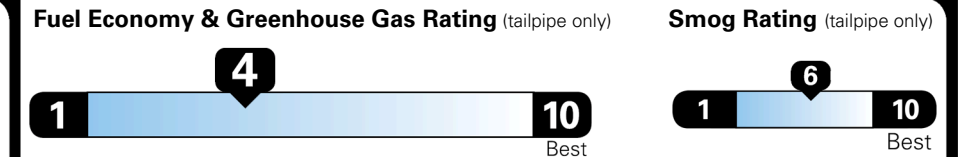

This vehicle emits 395 grams CO₂ per mile. The best emits 0 grams per mile (tailpipe only). Producing and distributing fuel also create emissions; learn more at fueleconomy.gov.

Actual results will vary for many reasons, including driving conditions and how you drive and maintain your vehicle. The average new vehicle gets 29 MPG and costs $8,000 to fuel over 5 years. Cost estimates are based on 15,000 miles per year at $ 3.10 per gallon. MPGe is miles per gasoline gallon equivalent. Vehicle emissions are a significant cause of climate change and smog.

fueleconomy.gov

Calculate personalized estimates and compare vehicles

GOVERNMENT 5-STAR SAFETY RATINGS

Overall Vehicle Score Not Rated

Based on the combined rating of frontal, side and rollover. Should ONLY be compared to other vehicles of similar size and weight.

Frontal Driver Not Rated

Crash Passenger Not Rated

Based on the risk of injury in a frontal impact. Should ONLY be compared to other vehicles of similar size and weight.

Side Front seat Not Rated

Crash Rear seat Not Rated

Star ratings based on the risk of injury in a side impact.

Rollover Not Rated

Star ratings based on the risk of rollover in a single-vehicle crash.

Star ratings range from 1 to 5 stars (★★★★★) with 5 being the highest.

Source: National Highway Traffic Safety Administration (NHTSA).

www.safercar.gov or 1-888-327-4236

Manufacturer's suggested retail price includes Manufacturer's recommended pre-delivery service. License and title fees, state and local taxes and other dealer installed options and accessories are not included in the manufacturer's suggested retail price.

PARTS CONTENT INFORMATION

FOR VEHICLES IN THIS CAR LINE U.S./CANADIAN PARTS CONTENT: 50 %

MAJOR SOURCES OF FOREIGN PARTS: KOREA: 35%

NOTE: PARTS CONTENT DOES NOT INCLUDE FINAL ASSEMBLY, DISTRIBUTION, OR OTHER NON-PARTS COSTS.

FOR THIS VEHICLE FINAL ASSEMBLY POINT: WEST POINT, GA, USA

COUNTRY OF ORIGIN

ENGINE (MOTOR): KOREA

TRANSMISSION: USA