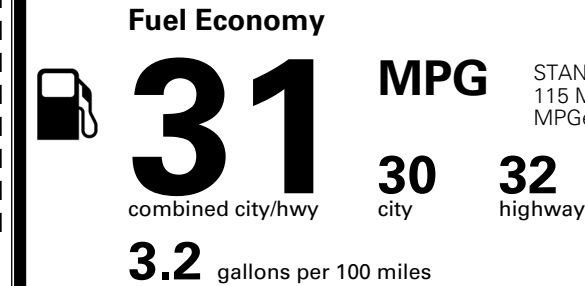

\$ 1,545.00

TOTAL MANUFACTURER'S SUGGESTED RETAIL PRICE ▶

\$ 58,315.00

TOTAL ADDITIONAL WEIGHT: 26.2

EPA DOT Fuel Economy and Environment

Gasoline Vehicle

STANDARD SUVS range from 13 to 115 MPG. The best vehicle rates 146 MPGe.

You save \$500
 in fuel costs over 5 years compared to the average new vehicle.

Annual fuel cost
\$1,500

Fuel Economy & Greenhouse Gas Rating (tailpipe only) Smog Rating (tailpipe only)

This vehicle emits 281 grams CO₂ per mile. The best emits 0 grams per mile (tailpipe only). Producing and distributing fuel also create emissions; learn more at fueleconomy.gov.