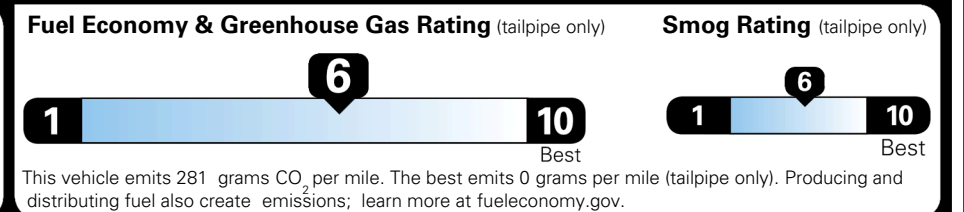

Actual results will vary for many reasons, including driving conditions and how you drive and maintain your vehicle. The average new vehicle gets 29 MPG and costs $8,000 to fuel over 5 years. Cost estimates are based on 15,000 miles per year at $ 3.10 per gallon. MPGe is miles per gasoline gallon equivalent. Vehicle emissions are a significant cause of climate change and smog.

fueleconomy.gov

Calculate personalized estimates and compare vehicles

GOVERNMENT 5-STAR SAFETY RATINGS

Overall Vehicle Score	Not Rated	
Based on the combined rating of frontal, side and rollover. Should ONLY be compared to other vehicles of similar size and weight.		
Frontal Crash	Driver Passenger	Not Rated
Based on the risk of injury in a frontal impact. Should ONLY be compared to other vehicles of similar size and weight.		
Side Crash	Front seat Rear seat	Not Rated
Star ratings based on the risk of injury in a side impact.		
Rollover	Not Rated	
Star ratings based on the risk of rollover in a single-vehicle crash.		

Star ratings range from 1 to 5 stars (★★★★★) with 5 being the highest.
Source: National Highway Traffic Safety Administration (NHTSA).
www.safercar.gov or 1-888-327-4236

Manufacturer's suggested retail price includes Manufacturer's recommended pre-delivery service. License and title fees, state and local taxes and other dealer installed options and accessories are not included in the manufacturer's suggested retail price.

PARTS CONTENT INFORMATION

FOR VEHICLES IN THIS CAR LINE U.S./CANADIAN PARTS CONTENT: 45 %

MAJOR SOURCES OF FOREIGN PARTS: KOREA: 40%

NOTE: PARTS CONTENT DOES NOT INCLUDE FINAL ASSEMBLY, DISTRIBUTION, OR OTHER NON-PARTS COSTS.

FOR THIS VEHICLE FINAL ASSEMBLY POINT: WEST POINT, GA, USA

COUNTRY OF ORIGIN ENGINE (MOTOR): KOREA

TRANSMISSION: MEXICO