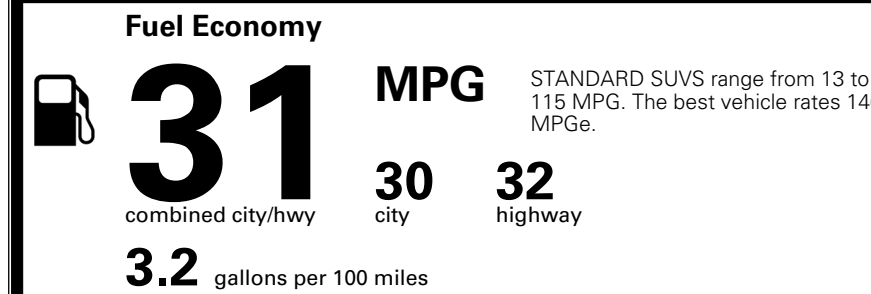

\$ 1,545.00

TOTAL MANUFACTURER'S SUGGESTED RETAIL PRICE ▶

\$ 57,995.00

TOTAL ADDITIONAL WEIGHT: 19.7

EPA DOT Fuel Economy and Environment

Gasoline Vehicle

You save \$500
 in fuel costs over 5 years compared to the average new vehicle.