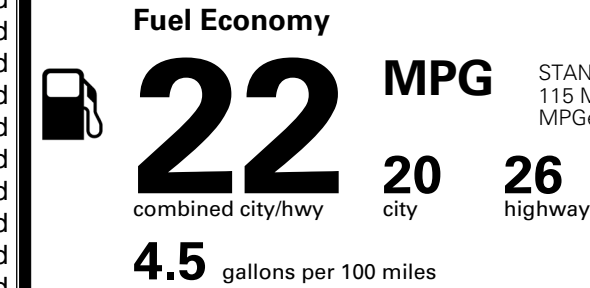

\$495.00
 \$295.00
 \$625.00
 \$395.00
 \$250.00
 \$390.00
 \$799.00

MSRP INCLUDING OPTIONS

\$ 47,039.00

INLAND FREIGHT AND HANDLING

\$ 1,545.00

TOTAL MANUFACTURER'S SUGGESTED RETAIL PRICE ▶

\$ 48,584.00

TOTAL ADDITIONAL WEIGHT: 62.8

EPA DOT Fuel Economy and Environment

Gasoline Vehicle

STANDARD SUVs range from 13 to 115 MPG. The best vehicle rates 146 MPGe.

You spend
\$2,500
 more in fuel costs
 over 5 years
 compared to the
 average new vehicle.