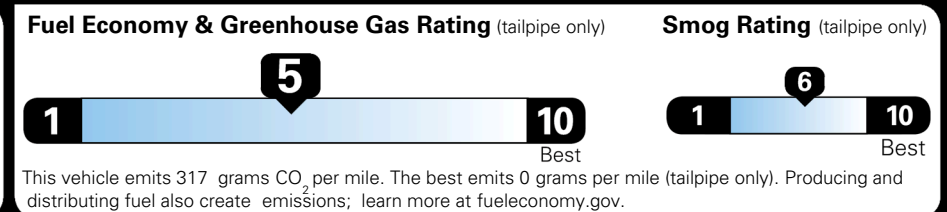

EPA DOT Fuel Economy and Environment

Gasoline Vehicle

You spend **\$250** more in fuel costs over 5 years compared to the average new vehicle.

Annual fuel cost **\$1,750**

Actual results will vary for many reasons, including driving conditions and how you drive and maintain your vehicle. The average new vehicle gets 29 MPG and costs \$8,500 to fuel over 5 years. Cost estimates are based on 15,000 miles per year at \$ 3.30 per gallon. MPGe is miles per gasoline gallon equivalent. Vehicle emissions are a significant cause of climate change and smog.