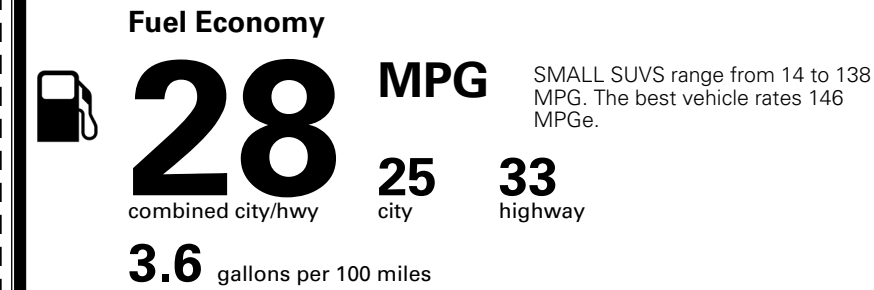

MANUFACTURER'S SUGGESTED RETAIL PRICE ▶

$ 34,390.00

COMPARE SX FWD FEATURES

Added to/in place of standard EX FWD features
- Panoramic Sunroof w/ Power Sunshade
- Power Folding Outside Mirrors
- Roof Rails
- 12.3" Touchscreen Display w/Navigation
- Harman/Kardon Premium Audio System
- Memory Driver's Seat & Outside Mirrors
- Highway Driving Assist
- 12.3" Instrument Display
- LED Interior Lighting

Included
Included
Included
Included
Included
Included
Included
Included
Included

ADDITIONAL INSTALLED EQUIPMENT:
(In addition to or in place of standard features)
Glacial White Pearl Paint $495.00
Carpeted Floor Mats $200.00

MSRP INCLUDING OPTIONS $ 35,085.00

INLAND FREIGHT AND HANDLING $ 1,495.00

TOTAL MANUFACTURER'S SUGGESTED RETAIL PRICE ▶

$ 36,580.00

TOTAL ADDITIONAL WEIGHT: 6.6

*Additional terms and conditions apply.

**Kia Connect may be currently unavailable for some Model Year 2022 and newer vehicles sold or purchased in Massachusetts; please see owners.kia.com for more information.

NOTE: When you purchase this vehicle, Kia America, Inc. collects personal information you provide to the dealership. For information on our collection and use of personal information and your rights, please see our Privacy Policy on www.kia.com.

EPA DOT Fuel Economy and Environment

Gasoline Vehicle

You spend $250 more in fuel costs over 5 years compared to the average new vehicle.

Annual fuel cost $1,750