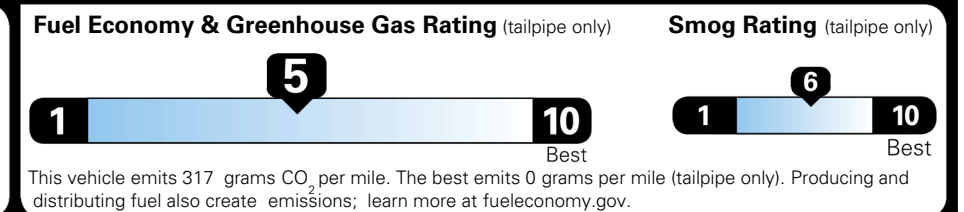

EPA DOT Fuel Economy and Environment

Gasoline Vehicle

You spend \$250 more in fuel costs over 5 years compared to the average new vehicle.

Annual fuel cost \$1,750

Actual results will vary for many reasons, including driving conditions and how you drive and maintain your vehicle. The average new vehicle gets 29 MPG and costs \$8,500 to fuel over 5 years. Cost estimates are based on 15,000 miles per year at \$ 3.30 per gallon. MPGe is miles per gasoline gallon equivalent. Vehicle emissions are a significant cause of climate change and smog.