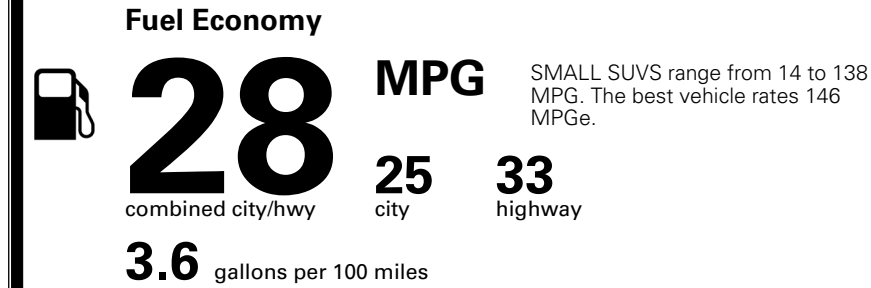

TOTAL ADDITIONAL WEIGHT: 6.6

\$ 34,390.00

Included
 Included
 Included
 Included
 Included
 Included
 Included
 Included
 Included

\$495.00
 \$200.00

\$ 35,085.00

\$ 1,495.00

\$ 36,580.00

EPA DOT Fuel Economy and Environment