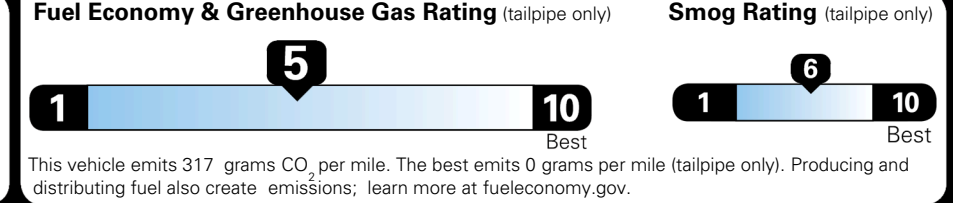

Actual results will vary for many reasons, including driving conditions and how you drive and maintain your vehicle. The average new vehicle gets 29 MPG and costs $8,500 to fuel over 5 years. Cost estimates are based on 15,000 miles per year at $ 3.30 per gallon. MPGe is miles per gasoline gallon equivalent. Vehicle emissions are a significant cause of climate change and smog.

fueleconomy.gov

Calculate personalized estimates and compare vehicles