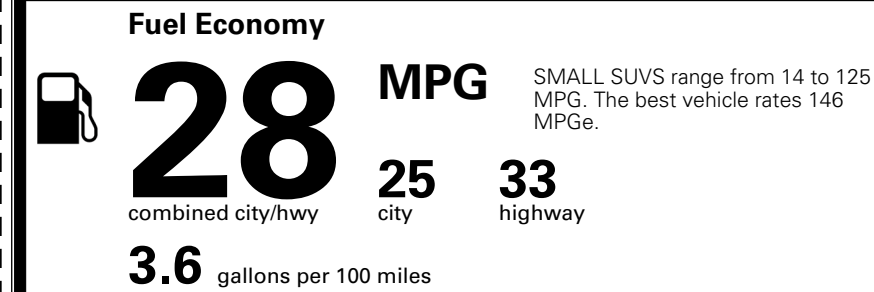

MSRP INCLUDING OPTIONS \$ 32,475.00

INLAND FREIGHT AND HANDLING \$ 1,495.00

TOTAL MANUFACTURER'S SUGGESTED RETAIL PRICE ▶ \$ 33,970.00

TOTAL ADDITIONAL WEIGHT: 14.8

EPA DOT Fuel Economy and Environment

Gasoline Vehicle