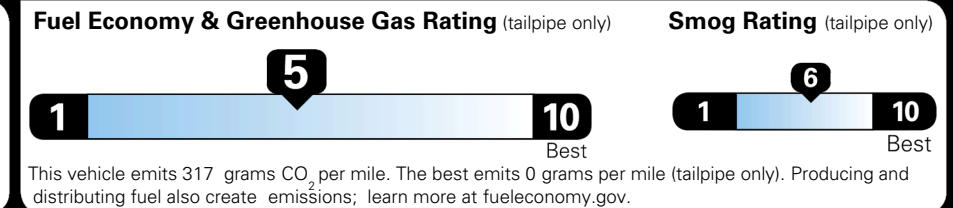

Actual results will vary for many reasons, including driving conditions and how you drive and maintain your vehicle. The average new vehicle gets 29 MPG and costs $8,500 to fuel over 5 years. Cost estimates are based on 15,000 miles per year at $ 3.30 per gallon. MPGe is miles per gasoline gallon equivalent. Vehicle emissions are a significant cause of climate change and smog.

fueleconomy.gov

Calculate personalized estimates and compare vehicles

GOVERNMENT 5-STAR SAFETY RATINGS

Overall Vehicle Score ★★★★★

Based on the combined rating of frontal, side and rollover. Should ONLY be compared to other vehicles of similar size and weight.

Frontal Driver ★★★★★

Crash Passenger ★★★★★

Based on the risk of injury in a frontal impact. Should ONLY be compared to other vehicles of similar size and weight.

Side Front seat ★★★★★

Crash Rear seat ★★★★★

Star ratings based on the risk of injury in a side impact.

Rollover ★★★★★

Star ratings based on the risk of rollover in a single-vehicle crash.

Star ratings range from 1 to 5 stars (★★★★★) with 5 being the highest.

Source: National Highway Traffic Safety Administration (NHTSA).

www.safercar.gov or 1-888-327-4236

Manufacturer's suggested retail price includes Manufacturer's recommended pre-delivery service. License and title fees, state and local taxes and other dealer installed options and accessories are not included in the manufacturer's suggested retail price.

PARTS CONTENT INFORMATION

FOR VEHICLES IN THIS CAR LINE U.S./CANADIAN PARTS CONTENT: 55 %

MAJOR SOURCES OF FOREIGN PARTS: KOREA: 30%

NOTE: PARTS CONTENT DOES NOT INCLUDE FINAL ASSEMBLY, DISTRIBUTION, OR OTHER NON-PARTS COSTS.

FOR THIS VEHICLE FINAL ASSEMBLY POINT: WEST POINT, GA, USA

COUNTRY OF ORIGIN ENGINE (MOTOR): USA

TRANSMISSION: USA

*Additional terms and conditions apply.

**Kia Connect may be currently unavailable for some Model Year 2022 and newer vehicles sold or purchased in Massachusetts; please see owners.kia.com for more information.

NOTE: When you purchase this vehicle, Kia America, Inc. collects personal information you provide to the dealership. For information on our collection and use of personal information and your rights, please see our Privacy Policy on www.kia.com.