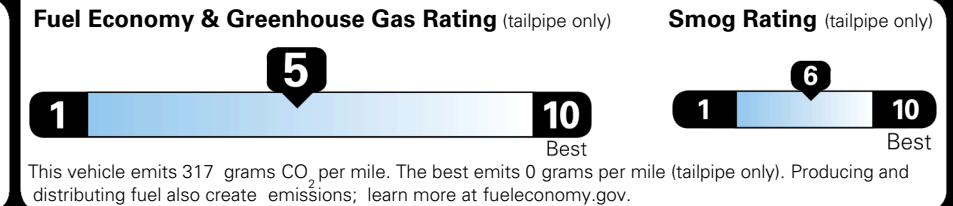

Actual results will vary for many reasons, including driving conditions and how you drive and maintain your vehicle. The average new vehicle gets 29 MPG and costs $8,500 to fuel over 5 years. Cost estimates are based on 15,000 miles per year at $ 3.30 per gallon. MPGe is miles per gasoline gallon equivalent. Vehicle emissions are a significant cause of climate change and smog.

fueleconomy.gov

Calculate personalized estimates and compare vehicles

GOVERNMENT 5-STAR SAFETY RATINGS

Overall Vehicle Score ★★★★★

Based on the combined rating of frontal, side and rollover. Should ONLY be compared to other vehicles of similar size and weight.

Frontal Driver ★★★★★

Crash Passenger ★★★★★

Based on the risk of injury in a frontal impact. Should ONLY be compared to other vehicles of similar size and weight.

Side Front seat ★★★★★

Crash Rear seat ★★★★★

Star ratings based on the risk of injury in a side impact.

Rollover ★★★★★

Star ratings based on the risk of rollover in a single-vehicle crash.

Star ratings range from 1 to 5 stars (★★★★★) with 5 being the highest.

Source: National Highway Traffic Safety Administration (NHTSA).

www.safercar.gov or 1-888-327-4236

Manufacturer's suggested retail price includes Manufacturer's recommended pre-delivery service. License and title fees, state and local taxes and other dealer installed options and accessories are not included in the manufacturer's suggested retail price.

PARTS CONTENT INFORMATION

FOR VEHICLES IN THIS CAR LINE U.S./CANADIAN PARTS CONTENT: 55 %

MAJOR SOURCES OF FOREIGN PARTS: KOREA: 30%

NOTE: PARTS CONTENT DOES NOT INCLUDE FINAL ASSEMBLY, DISTRIBUTION, OR OTHER NON-PARTS COSTS.

FOR THIS VEHICLE FINAL ASSEMBLY POINT: WEST POINT, GA, USA

COUNTRY OF ORIGIN

ENGINE (MOTOR): USA

TRANSMISSION: USA

*Additional terms and conditions apply.

**Kia Connect may be currently unavailable for some Model Year 2022 and newer vehicles sold or purchased in Massachusetts; please see owners.kia.com for more information.

NOTE: When you purchase this vehicle, Kia America, Inc. collects personal information you provide to the dealership. For information on our collection and use of personal information and your rights, please see our Privacy Policy on www.kia.com.