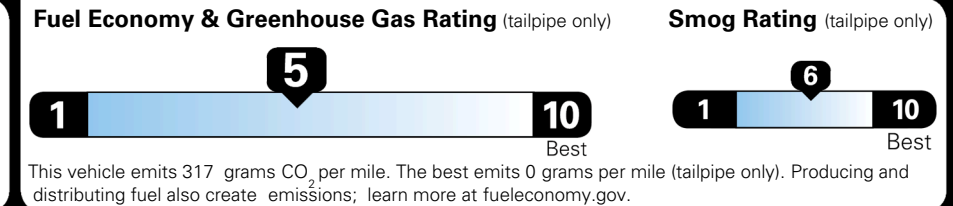

TOTAL ADDITIONAL WEIGHT: 15.9

EPA DOT Fuel Economy and Environment

Gasoline Vehicle

You spend \$250 more in fuel costs over 5 years compared to the average new vehicle.

Annual fuel cost \$1,750

Actual results will vary for many reasons, including driving conditions and how you drive and maintain your vehicle. The average new vehicle gets 29 MPG and costs \$8,500 to fuel over 5 years. Cost estimates are based on 15,000 miles per year at \$ 3.30 per gallon. MPGe is miles per gasoline gallon equivalent. Vehicle emissions are a significant cause of climate change and smog.