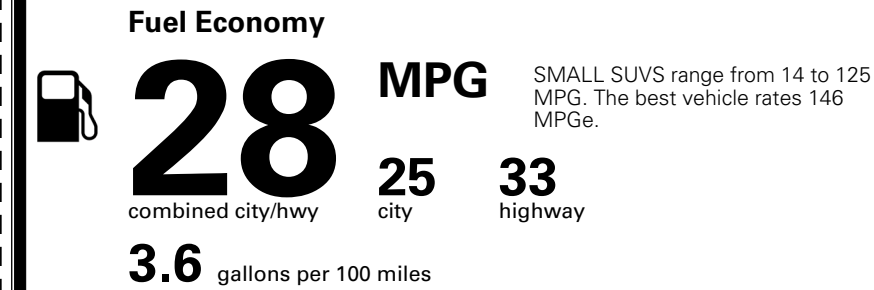

TOTAL ADDITIONAL WEIGHT: 15.9

EPA DOT Fuel Economy and Environment

Gasoline Vehicle

You spend \$250 more in fuel costs over 5 years compared to the average new vehicle.

Annual fuel cost \$1,750

Actual results will vary for many reasons, including driving conditions and how you drive and maintain your vehicle. The average new vehicle gets 29 MPG and costs \$8,500 to fuel over 5 years. Cost estimates are based on 15,000 miles per year at \$ 3.30 per gallon. MPGe is miles per gasoline gallon equivalent. Vehicle emissions are a significant cause of climate change and smog.