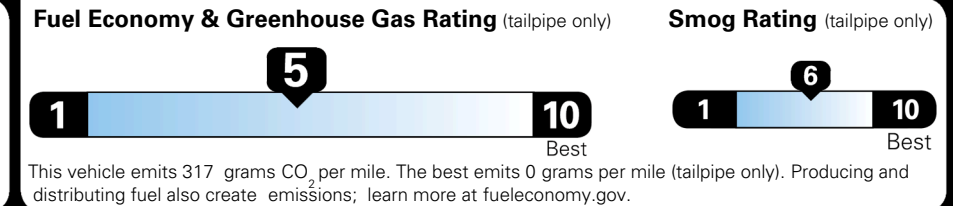

EPA DOT Fuel Economy and Environment

Gasoline Vehicle

Fuel Economy

28 MPG
combined city/hwy

25 MPG
city

33 MPG
highway

SMALL SUVs range from 14 to 138 MPG. The best vehicle rates 146 MPGe.

3.6 gallons per 100 miles

You spend $250 more in fuel costs over 5 years compared to the average new vehicle.

Annual fuel cost $1,750