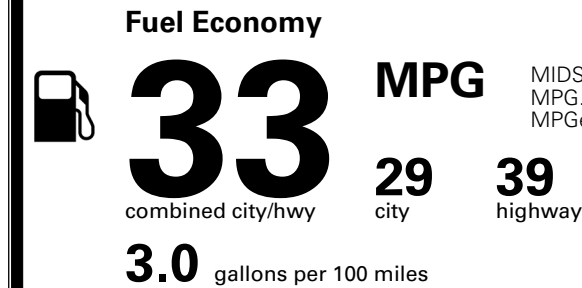

INLAND FREIGHT AND HANDLING \$ 1,245.00

TOTAL MANUFACTURER'S SUGGESTED RETAIL PRICE ▶ \$ 25,925.00

TOTAL ADDITIONAL WEIGHT: 11.4

*Additional terms and conditions apply.
 **Kia Connect may be currently unavailable for some Model Year 2022 and newer vehicles sold or purchased in Massachusetts; please see owners.kia.com for more information.
 NOTE: When you purchase this vehicle, Kia America, Inc. collects personal information you provide to the dealership. For information on our collection and use of personal information and your rights, please see our Privacy Policy on www.kia.com.

EPA DOT Fuel Economy and Environment

Gasoline Vehicle

MIDSIZE CARS range from 15 to 139 MPG. The best vehicle rates 146 MPGe.

You save \$1,000
 in fuel costs over 5 years compared to the average new vehicle.