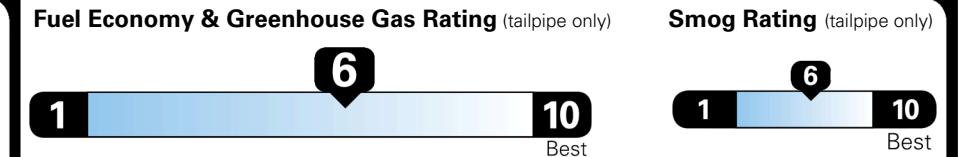

This vehicle emits 269 grams CO₂ per mile. The best emits 0 grams per mile (tailpipe only). Producing and distributing fuel also create emissions; learn more at fueleconomy.gov.

Actual results will vary for many reasons, including driving conditions and how you drive and maintain your vehicle. The average new vehicle gets 29 MPG and costs $8,500 to fuel over 5 years. Cost estimates are based on 15,000 miles per year at $ 3.30 per gallon. MPGe is miles per gasoline gallon equivalent. Vehicle emissions are a significant cause of climate change and smog.

fueleconomy.gov

Calculate personalized estimates and compare vehicles

GOVERNMENT 5-STAR SAFETY RATINGS

Overall Vehicle Score ★★★★★

Based on the combined rating of frontal, side and rollover. Should ONLY be compared to other vehicles of similar size and weight.

Frontal Driver ★★★★★

Crash Passenger ★★★★★

Based on the risk of injury in a frontal impact. Should ONLY be compared to other vehicles of similar size and weight.

Side Front seat ★★★★★

Crash Rear seat ★★★★★

Star ratings based on the risk of injury in a side impact.

Rollover ★★★★★

Star ratings based on the risk of rollover in a single-vehicle crash.

Star ratings range from 1 to 5 stars (★★★★★) with 5 being the highest.

Source: National Highway Traffic Safety Administration (NHTSA).

www.safercar.gov or 1-888-327-4236

Manufacturer's suggested retail price includes Manufacturer's recommended pre-delivery service. License and title fees, state and local taxes and other dealer installed options and accessories are not included in the manufacturer's suggested retail price.

PARTS CONTENT INFORMATION

FOR VEHICLES IN THIS CAR LINE U.S./CANADIAN PARTS CONTENT: 20 %

MAJOR SOURCES OF FOREIGN PARTS:
MEXICO: 45%
KOREA: 30%

NOTE: PARTS CONTENT DOES NOT INCLUDE FINAL ASSEMBLY, DISTRIBUTION, OR OTHER NON-PARTS COSTS.

FOR THIS VEHICLE FINAL ASSEMBLY POINT: PESQUERIA, NL, MEXICO

COUNTRY OF ORIGIN ENGINE (MOTOR): USA

TRANSMISSION: MEXICO