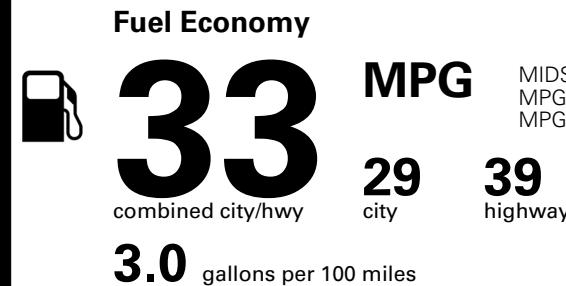

\$ 23,580.00

INLAND FREIGHT AND HANDLING

\$ 1,245.00

TOTAL MANUFACTURER'S SUGGESTED RETAIL PRICE ▶

\$ 24,825.00

*Additional terms and conditions apply.
 **Kia Connect may be currently unavailable for some Model Year 2022 and newer vehicles sold or purchased in Massachusetts; please see owners.kia.com for more information.
 NOTE: When you purchase this vehicle, Kia America, Inc. collects personal information you provide to the dealership. For information on our collection and use of personal information and your rights, please see our Privacy Policy on www.kia.com.

TOTAL ADDITIONAL WEIGHT: 11.4

EPA DOT Fuel Economy and Environment

Gasoline Vehicle

You save \$1,000
 in fuel costs over 5 years compared to the average new vehicle.

Annual fuel cost \$1,500

Actual results will vary for many reasons, including driving conditions and how you drive and maintain your vehicle. The average new vehicle gets 29 MPG and costs \$8,500 to fuel over 5 years. Cost estimates are based on 15,000 miles per year at \$ 3.30 per gallon. MPGe is miles per gasoline gallon equivalent. Vehicle emissions are a significant cause of climate change and smog.